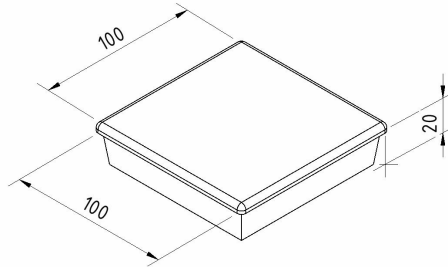

## 100KCAP Cap

Images:

Description:

- Subcategory	: 02. Others
- IND/RES	: IND
- Full package quantity	: 25
- Unit	: piece (1)
- Weight / Unit	: 0,09kg
- Material	: Plastic
- Height	: 100mm
- Width	: 100mm
- Thickness	: 2mm
- Product Family	: a 016
- Marking	: FF
- Technical description	: Fits into the open end of the 100K box beam (100x100mm). Better appearance to the construction and protection for small injuries.