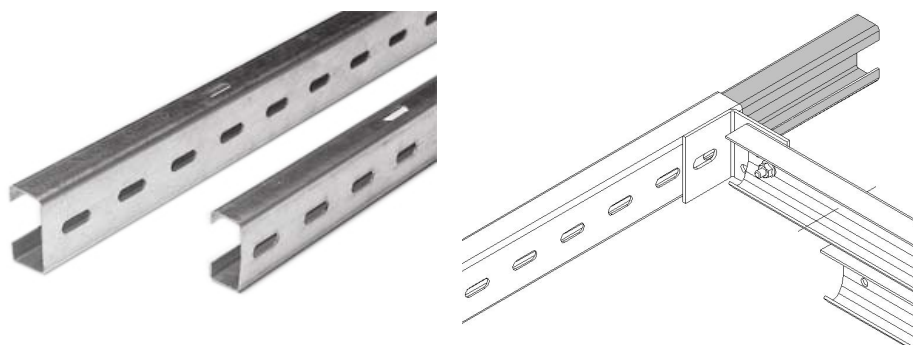

RESSU Junction profile

Images:

Description:

- Subcategory	: 08. Suspension
- IND/RES	: RES
- Full package quantity	: 5
- Unit	: set (1)
- Weight / Unit	: 7,01kg
- Material	: Galvanised Steel
- Product Family	: a 095