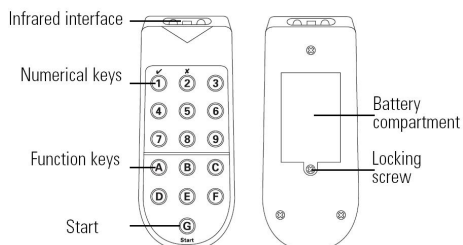

REGLOBEAM Remote control

Images:

Description:

- | | |
|--------------------------|---|
| - Subcategory | : Sensors and safety |
| - IND/RES | : IND |
| - Full package quantity | : 1 |
| - Unit | : piece (1) |
| - Material | : Polycarbonate |
| - Product Family | : a 065 |
| - Marking | : Bircher Reglomat |
| - Commercial description | : bidirectional |
| - Technical description | : Allows the Herkules 2 to be configured quickly and completely from ground level, and every single parameter can be adapted to the particular situation. The Reglobeam can be used with more, other detectors. Settings guide available. |