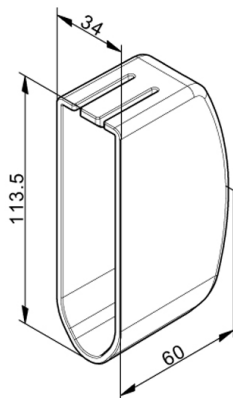

CR2 Cover

Images:

Description:

- Subcategory	: 13. Covers
- IND/RES	: RES
- Full package quantity	: 40
- Unit	: piece (1)
- Weight / Unit	: 0,12kg
- Material	: ABS
- Colour	: Black
- Height	: 113,5mm
- Length	: 60mm
- Width	: 34mm
- Product Family	: a 124
- Marking	: CR2 FF
- Commercial description	: double, universal
- Technical description	: Cover to improve the looks of rear end of horizontal tracks. Protection against hurting hands or head at sharp edges. Springs in front, double horizontal track. End-user will appreciate. Also sell on existing doors during service or repair. Easy click-on! Part of Value Pack Luxury.