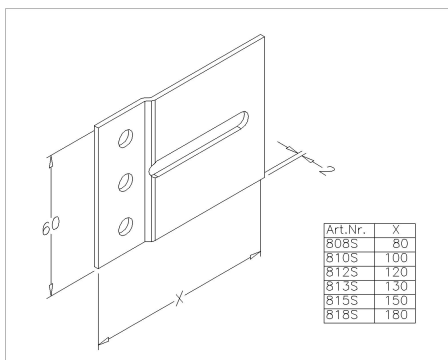

808S Track connecting plate

Images:

Description:

- Subcategory : 02. Steel
- IND/RES : IND
- Full package quantity : 125
- Unit : piece (1)
- Weight / Unit : 0,14kg
- Material : Galvanised Steel
- Length : 80mm
- Width : 60mm
- Thickness : 2mm
- Product Family : a 016