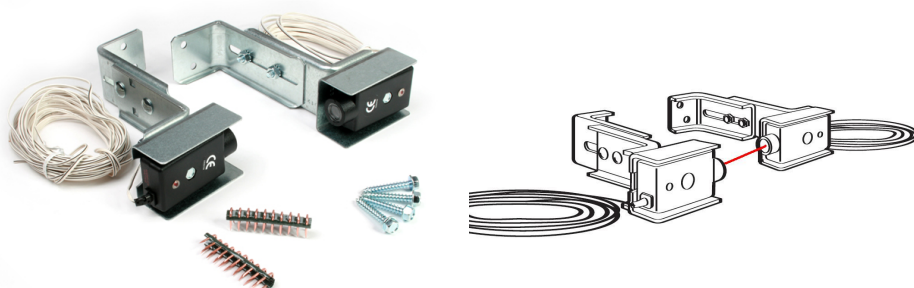

## 770E Protection system

Images:

Description:

- |                          |  |
|--------------------------|--|
| - Subcategory            | : Evolution Accessories  |
| - IND/RES                | : RES  |
| - Full package quantity  | : 1  |
| - Unit                   | : piece (1)  |
| - Weight / Unit          | : 1,19kg   |
| - Product Family         | : a 031  |
| - Marking                | : Liftmaster   |
| - Commercial description | : For use with LM50, LM60, LM70, LM100, LM130EVO   |
| - Technical description  | : IR protection photocells kit, to be used on garage doors. This kit is needed in case the door is operated from a distance, like with MyQ internet access or with the 829EVO door monitor.<br>Safety first! |