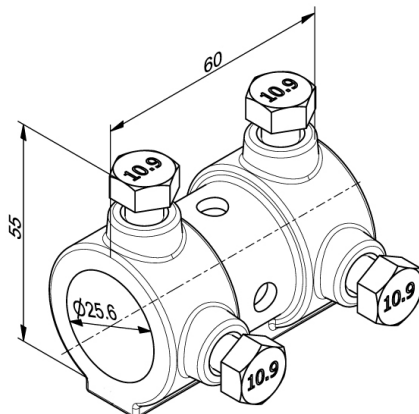

706AN Coupler

Images:

Description:

- Subcategory	: 02. Fixed
- IND/RES	: RES
- Full package quantity	: 100
- Unit	: piece (1)
- Weight / Unit	: 0,11kg
- Material	: Aluminium
- Height	: 55mm
- Length	: 60mm
- Product Family	: a 003
- Adjustable	: No
- Inside diameter	: 25,6mm
- Keyway	: No
- Max. torque	: 87Nm
- Shaft Size	: 1"
- Marking	: 706AN
- Technical description	: A nice residential coupler, suitable for 1 inch tube shafts. Equipped with bolts (M8x16mm) with cup point for fixation of tube shaft. For bigger doors apply 703ST.