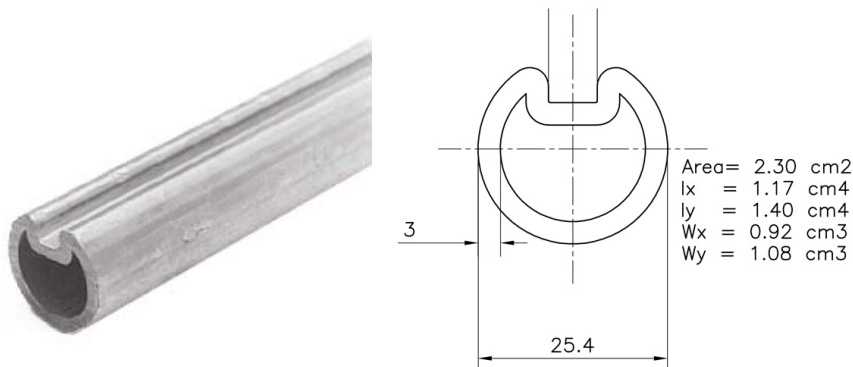

705GB-3000 Shaft

Images:

Description:

- Subcategory	: 03. Tubes key-way, 3mm
- IND/RES	: BOTH
- Full package quantity	: 50
- Unit	: piece (1)
- Weight / Unit	: 5,19kg
- Material	: Galvanised Steel
- Length	: 3000mm
- Thickness	: 3mm
- Product Family	: a 010
- Keyway	: Yes
- Max. door weight	: 300kg
- Outside diameter	: 1" (25,4mm)
- Technical description	: Provided with a profiled 1/4 key way. For this key way you will need special keys dimensions 3/8x1/4. This shaft can be used for all lift systems up to door 5000x4200mm or max. door weight 300kg