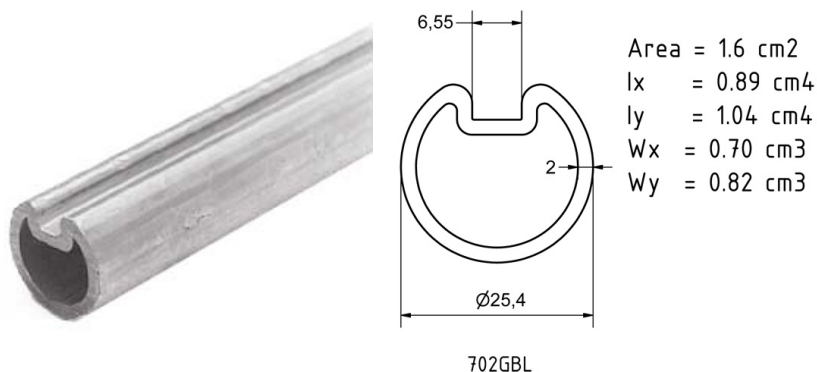

702GBL3500 Shaft

Images:

Description:

- Subcategory : 02. Tubes key-way, 2mm
- IND/RES : RES
- Full package quantity : 50
- Unit : piece (1)
- Weight / Unit : 4,1kg
- Material : Galvanised Steel
- Length : 3500mm
- Thickness : 2mm
- Product Family : a 007
- Keyway : Yes
- Outside diameter : 1" (25,4mm)
- Marking : FF 2mm
- Technical description : The light version of our key-wayed tube shaft. The thickness of 2mm results in lower pricing compared to our 705GB version (3mm). This shaft is ideal for garage doors up to a max weight of 160kg (Based on configuration FF RES system).