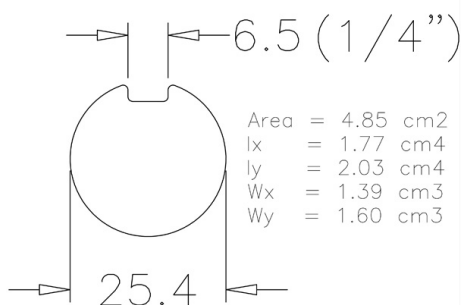

## 702C5000 Shaft

Images:

### Description:

- Subcategory	: 06. Solid, black
- IND/RES	: IND
- Full package quantity	: 25
- Unit	: piece (1)
- Weight / Unit	: 19,5kg
- Material	: Steel
- Length	: 5000mm
- Product Family	: a 029
- Keyway	: Yes
- Outside diameter	: 1" (25,4mm)