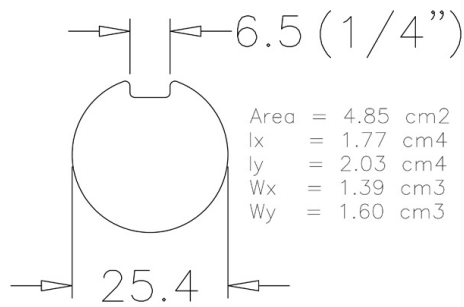

702C4000 Shaft

Images:

Description:

- Subcategory	: 06. Solid, black
- IND/RES	: IND
- Full package quantity	: 25
- Unit	: piece (1)
- Weight / Unit	: 15,6kg
- Material	: Steel
- Length	: 4000mm
- Product Family	: a 027
- Keyway	: Yes
- Outside diameter	: 1" (25,4mm)