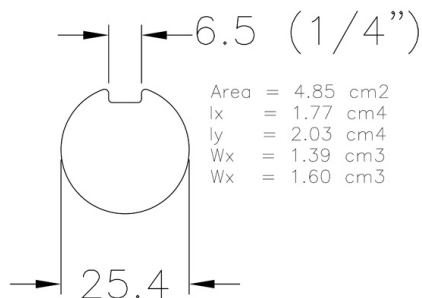

702-6000Z Shaft

Images:

Description:

- | | |
|-------------------------|--|
| - Subcategory | : 05. Solid, galvanized |
| - IND/RES | : IND |
| - Full package quantity | : 25 |
| - Unit | : piece (1) |
| - Weight / Unit | : 22,8kg |
| - Material | : Galvanized Steel |
| - Length | : 6000mm |
| - Product Family | : a 025 |
| - Keyway | : Yes |
| - Outside diameter | : 1" (25,4mm) |
| - Technical description | : 1/4inch key-way over the full length of the shaft. |