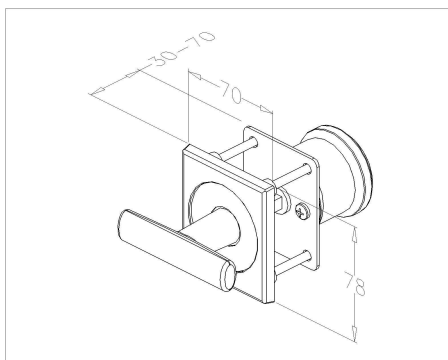

## 665-40BL Handle/T-grip

Images:

### Description:

- Subcategory	: 01. Residential
- IND/RES	: RES
- Full package quantity	: 24
- Unit	: piece (1)
- Weight / Unit	: 0,5kg
- Material	: Aluminium
- Colour	: Black
- Length	: 78mm
- Width	: 70mm
- Thickness	: 30mm - 70mm
- Product Family	: a 014
- Keyhole	: No
- Commercial description	: design 645-40, 650-40 lock
- Technical description	: Improved appearance of a garage door and reduced lifting height. Apply this handle/T-grip in combination with 650- or 645-range locks. T-grip and design rotating handle can both be fitted inside or outside. Manual and drilling template included.