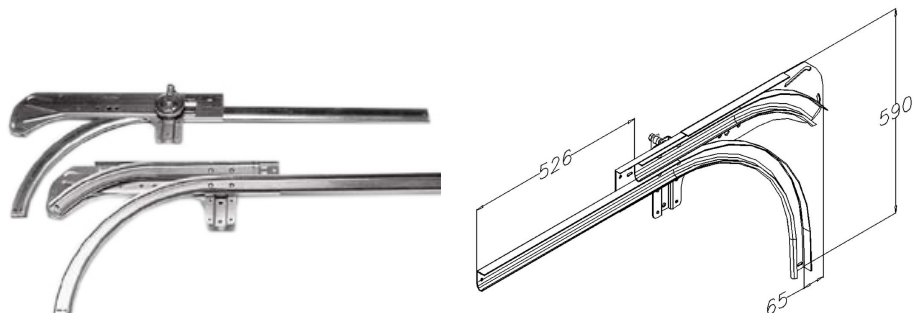

## 566-554-2G15 Preass. curve set

Images:

### Description:

- Subcategory	: 06. Curve plates
- IND/RES	: IND
- Full package quantity	: 50
- Unit	: pair (2)
- Weight / Unit	: 8,6kg
- Material	: Galvanised Steel
- Height	: 590mm
- Product Family	: a 042
- Track width	: 2"
- Technical description	: pre-assembled, with long curve 2G1500-380-02