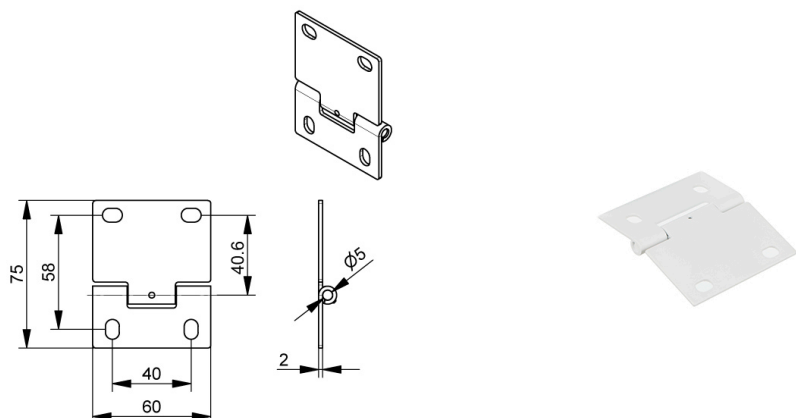

424HZNW10R Intermediate hinge

Images:

Description:

- Subcategory	: 01. Intermediate, Metecno etc.
- IND/RES	: RES
- Full package quantity	: 200
- Unit	: piece (1)
- Weight / Unit	: 0,1kg
- Material	: Galvanised Steel
- Colour	: White
- Width	: 60mm
- Thickness	: 2mm
- Product Family	: a 007§
- Heart-to-heart	: 40mm
- Panel brand	: Metecno / Tecsedo / Marcegaglia / Italpanelli
- Marking	: FF
- Commercial description	: white, RAL 9016. w=60mm