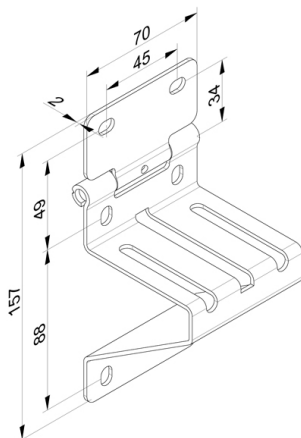

422R304 Side hinge

Images:

Description:

- Subcategory	: 06. Side, Epco
- IND/RES	: BOTH
- Full package quantity	: 50
- Unit	: piece (1)
- Weight / Unit	: 0,3kg
- Material	: Stainless Steel
- Width	: 70mm
- Thickness	: 2mm
- Product Family	: a 074
- Heart-to-heart	: 45mm
- Panel brand	: Epco
- Marking	: 422R304 FF
- Commercial description	: base, W=70mm
- Technical description	: Stainless steel base of side hinge. Apply with 447-304 slide and 1062M-RVS/1062B-RVS nut/bolts.