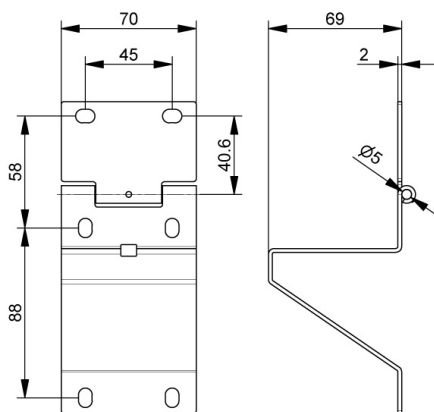

420RZWN10R Side hinge

Images:

Description:

- Subcategory : 05. Side, Metecno etc.
- IND/RES : BOTH
- Full package quantity : 50
- Unit : piece (1)
- Weight / Unit : 0,28kg
- Material : Galvanised Steel
- Colour : White
- Width : 70mm
- Thickness : 2mm
- Product Family : a 046§
- Heart-to-heart : 45mm
- Panel brand : Metecno / Italpanelli
- Marking : 420RZW10R FF
- Commercial description : base, Metecno, Italpanell etc.
- Technical description : Complete this base with slide 450SZW and 2x 1062M/1062B bolt/nut.