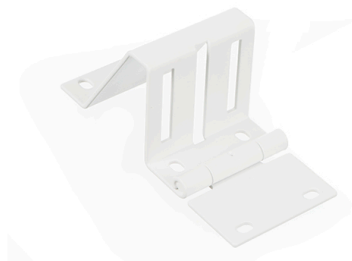

420RZWN10R Side hinge

Images:

Description:

- Subcategory : 05. Side, Metecno etc.
- IND/RES : BOTH
- Full package quantity : 50
- Unit : piece (1)
- Weight / Unit : 0,28kg
- Material : Galvanised Steel
- Colour : White
- Width : 70mm
- Thickness : 2mm
- Product Family : a 046§
- Heart-to-heart : 45mm
- Panel brand : Metecno / Italpanelli
- Marking : 420RZW10R FF
- Commercial description : base, Metecno, Italpanell etc.
- Technical description : Complete this base with slide 450SZW and 2x 1062M/1062B bolt/nut.