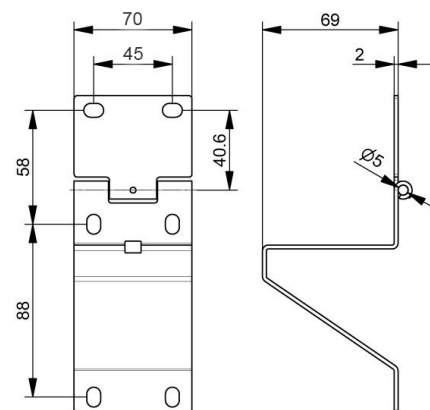

420RZN10R Side hinge

Images:

Description:

- | | |
|--------------------------|--|
| - Subcategory | : 05. Side, Metecno etc. |
| - IND/RES | : BOTH |
| - Full package quantity | : 50 |
| - Unit | : piece (1) |
| - Weight / Unit | : 0,28kg |
| - Material | : Galvanised Steel |
| - Width | : 70mm |
| - Thickness | : 2mm |
| - Product Family | : a 045§ |
| - Heart-to-heart | : 45mm |
| - Panel brand | : Metecno / Italpanelli |
| - Marking | : 420RZ10R FF |
| - Commercial description | : base, Metecno, Italpannell etc. |
| - Technical description | : Complete this base with slide 450SZ and 2x 1062M/1062B bolt/nut. |