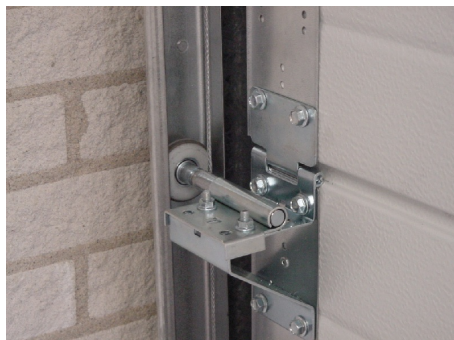

420RZN10R Side hinge

Images:

Description:

- | | |
|--------------------------|--|
| - Subcategory | : 05. Side, Metecno etc. |
| - IND/RES | : BOTH |
| - Full package quantity | : 50 |
| - Unit | : piece (1) |
| - Weight / Unit | : 0,28kg |
| - Material | : Galvanised Steel |
| - Width | : 70mm |
| - Thickness | : 2mm |
| - Product Family | : a 045§ |
| - Heart-to-heart | : 45mm |
| - Panel brand | : Metecno / Italpanelli |
| - Marking | : 420RZ10R FF |
| - Commercial description | : base, Metecno, Italpannell etc. |
| - Technical description | : Complete this base with slide 450SZ and 2x 1062M/1062B bolt/nut. |