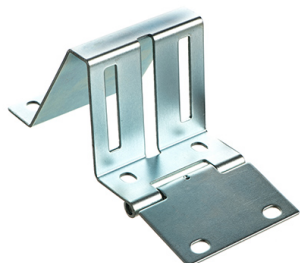

420RZN10R Side hinge

Images:

Description:

- | | |
|--------------------------|--|
| - Subcategory | : 05. Side, Metecno etc. |
| - IND/RES | : BOTH |
| - Full package quantity | : 50 |
| - Unit | : piece (1) |
| - Weight / Unit | : 0,28kg |
| - Material | : Galvanised Steel |
| - Width | : 70mm |
| - Thickness | : 2mm |
| - Product Family | : a 045§ |
| - Heart-to-heart | : 45mm |
| - Panel brand | : Metecno / Italpanelli |
| - Marking | : 420RZ10R FF |
| - Commercial description | : base, Metecno, Italpannell etc. |
| - Technical description | : Complete this base with slide 450SZ and 2x 1062M/1062B bolt/nut. |