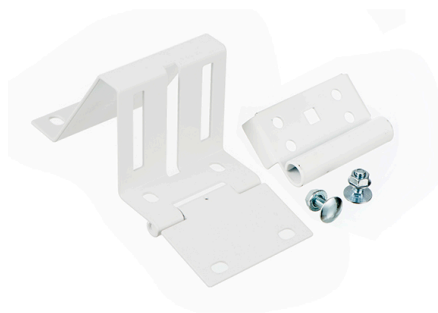

## 420CZWN10R Side hinge

### Images:

### Description:

- |                          |   |
|--------------------------|---|
| - Subcategory            | : 05. Side, Metecno etc.  |
| - IND/RES                | : BOTH  |
| - Full package quantity  | : 200   |
| - Unit                   | : piece (1)   |
| - Weight / Unit          | : 0,39kg  |
| - Material               | : Galvanised Steel  |
| - Colour                 | : White   |
| - Width                  | : 70mm  |
| - Thickness              | : 2mm   |
| - Product Family         | : a 038§  |
| - Heart-to-heart         | : 45mm  |
| - Panel brand            | : Metecno / Italpannelli  |
| - Marking                | : 420CZW10R FF  |
| - Commercial description | : RAL 9016. complete, 11mm, Metecno, Italpannell etc.   |
| - Technical description  | : Product consists of 420RZW10R base, slide 450SZW and 2x 1062M/1062B bolt/nut. For fingersafe panels. Part of Value Pack Luxury. |