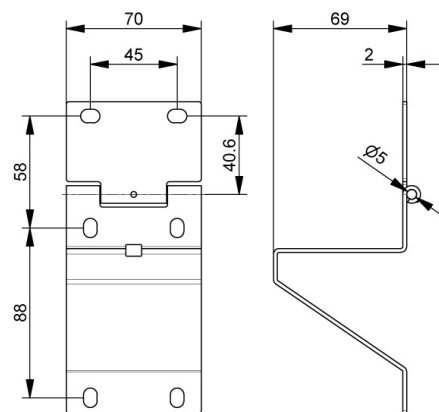

## 420CZWN10R Side hinge

### Description:

- |                          |   |
|--------------------------|---|
| - Subcategory            | : 05. Side, Metecno etc.  |
| - IND/RES                | : BOTH  |
| - Full package quantity  | : 200   |
| - Unit                   | : piece (1)   |
| - Weight / Unit          | : 0,39kg  |
| - Material               | : Galvanised Steel  |
| - Colour                 | : White   |
| - Width                  | : 70mm  |
| - Thickness              | : 2mm   |
| - Product Family         | : a 038§  |
| - Heart-to-heart         | : 45mm  |
| - Panel brand            | : Metecno / Italpannelli  |
| - Marking                | : 420CZW10R FF  |
| - Commercial description | : RAL 9016. complete, 11mm, Metecno, Italpannell etc.   |
| - Technical description  | : Product consists of 420RZW10R base, slide 450SZW and 2x 1062M/1062B bolt/nut. For fingersafe panels. Part of Value Pack Luxury. |