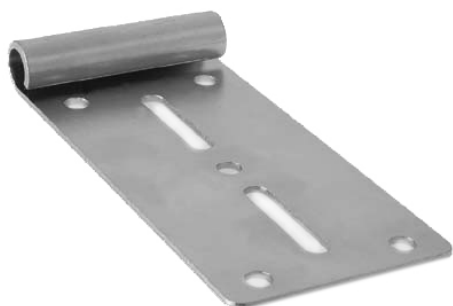

## 417 Top roller bracket

Images:

Description:

- Subcategory	: 02. Not adjustable
- IND/RES	: BOTH
- Full package quantity	: 100
- Unit	: piece (1)
- Weight / Unit	: 0,22kg
- Material	: Galvanised Steel
- Length	: 135,5mm
- Width	: 70mm
- Thickness	: 2,5mm
- Product Family	: a 009
- Inside diameter	: 11,1mm
- Technical description	: This simple top roller bracket is not adjustable. Suitable for low headroom system residential and industrial overhead doors. Also available in light version, 417S