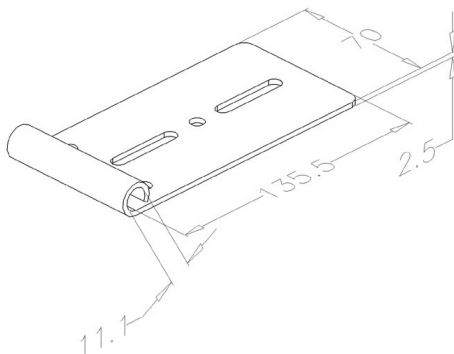

## 417 Top roller bracket

Images:

Description:

- Subcategory	: 02. Not adjustable
- IND/RES	: BOTH
- Full package quantity	: 100
- Unit	: piece (1)
- Weight / Unit	: 0,22kg
- Material	: Galvanised Steel
- Length	: 135,5mm
- Width	: 70mm
- Thickness	: 2,5mm
- Product Family	: a 009
- Inside diameter	: 11,1mm
- Technical description	: This simple top roller bracket is not adjustable. Suitable for low headroom system residential and industrial overhead doors. Also available in light version, 417S