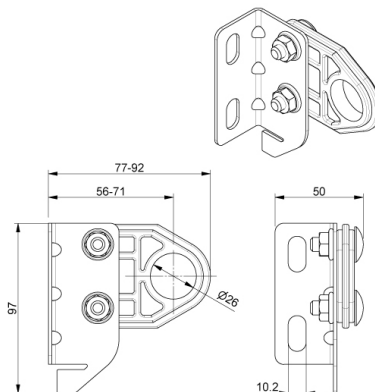

## 312RC Bearing plate

Images:

### Description:

- Subcategory	: 03. Residential
- IND/RES	: RES
- Full package quantity	: 100
- Unit	: piece (1)
- Weight / Unit	: 0,2kg
- Material	: POM
- Height	: 97mm
- Width	: 50mm
- Thickness	: 2mm
- Product Family	: a 018
- Galvanised	: Yes
- Heart-to-heart	: 56mm - 71mm
- Inside diameter	: 26mm
- Marking	: 312RC FF
- Commercial description	: Part of complete RSC residential system.
- Technical description	: Solution for intermediate support of garage door shafts. Nice, residential design. Black plastic bearing (POM) integrated in the bracket. Pre-assembled with 2 bolts + nuts (M6). M8 fixation to lintel. Distance point for 190mm lintel profile. Groove for 160mm lintel connection.