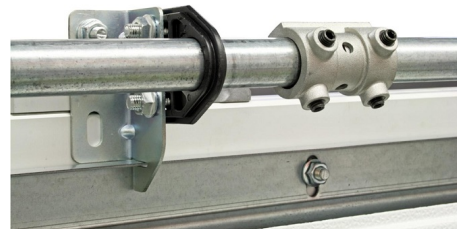

## 312RC Bearing plate

Images:

### Description:

- Subcategory	: 03. Residential
- IND/RES	: RES
- Full package quantity	: 100
- Unit	: piece (1)
- Weight / Unit	: 0,2kg
- Material	: POM
- Height	: 97mm
- Width	: 50mm
- Thickness	: 2mm
- Product Family	: a 018
- Galvanised	: Yes
- Heart-to-heart	: 56mm - 71mm
- Inside diameter	: 26mm
- Marking	: 312RC FF
- Commercial description	: Part of complete RSC residential system.
- Technical description	: Solution for intermediate support of garage door shafts. Nice, residential design. Black plastic bearing (POM) integrated in the bracket. Pre-assembled with 2 bolts + nuts (M6). M8 fixation to lintel. Distance point for 190mm lintel profile. Groove for 160mm lintel connection.