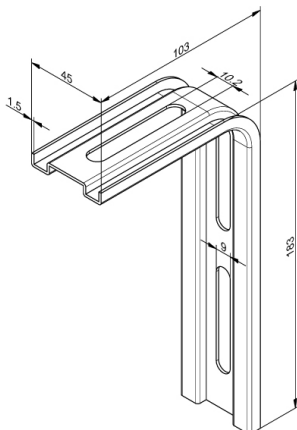

## 3021H Angle bracket

Images:

Description:

- Subcategory	: 01. Suspension
- IND/RES	: BOTH
- Full package quantity	: 100
- Unit	: piece (1)
- Weight / Unit	: 0,17kg
- Material	: Galvanised Steel
- Height	: 45mm
- Length	: 183mm
- Width	: 103mm
- Thickness	: 1,5mm
- Product Family	: a 003
- Marking	: 3021H FF
- Commercial description	: 183x103mm. B=45mm
- Technical description	: Easy suspension of horizontal tracks of residential doors. Provided with a re-inforced edge and slotted holes for the assembly. Combine with 3022(D)(S) consoles. Heavy duty version. More rigid.