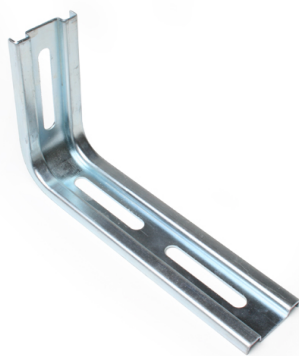

## 3021H Angle bracket

Images:

Description:

- Subcategory	: 01. Suspension
- IND/RES	: BOTH
- Full package quantity	: 100
- Unit	: piece (1)
- Weight / Unit	: 0,17kg
- Material	: Galvanised Steel
- Height	: 45mm
- Length	: 183mm
- Width	: 103mm
- Thickness	: 1,5mm
- Product Family	: a 003
- Marking	: 3021H FF
- Commercial description	: 183x103mm. B=45mm
- Technical description	: Easy suspension of horizontal tracks of residential doors. Provided with a re-inforced edge and slotted holes for the assembly. Combine with 3022(D)(S) consoles. Heavy duty version. More rigid.