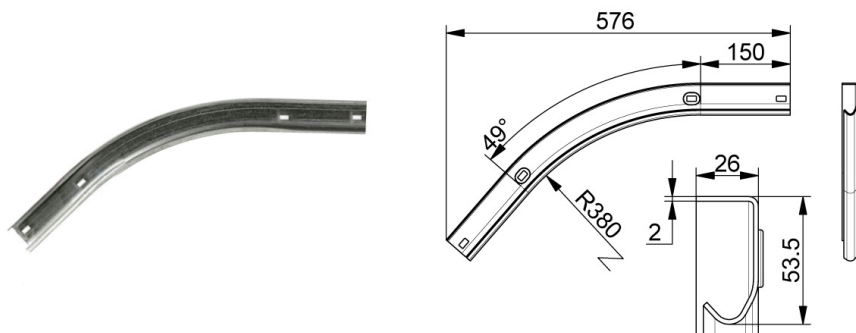

## 2G380A40 Curve

Images:

### Description:

- Subcategory	: 04. 2G
- IND/RES	: IND
- Full package quantity	: 50
- Unit	: piece (1)
- Weight / Unit	: 0,95kg
- Material	: Galvanised Steel
- Length	: 576mm
- Thickness	: 2mm
- Product Family	: a 024
- Inside diameter	: 380mm
- Track width	: 2"
- Technical description	: Each end is provided with 2 slotted holes 16x9mm. Both ends have a 150mm long straight part