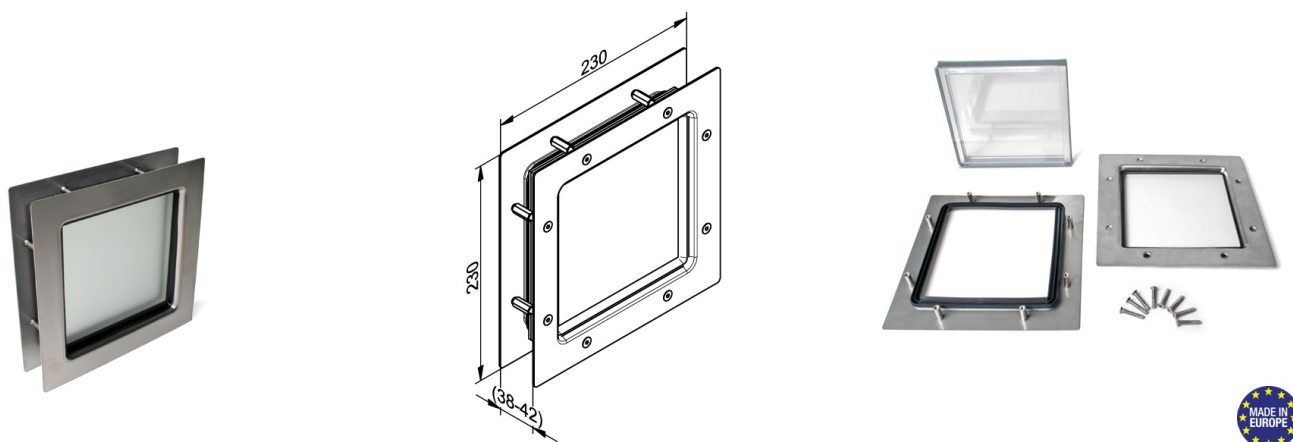

## 2435RS1-SB Window

Images:

### Description:

- |                          |  |
|--------------------------|--|
| - Subcategory            | : 01. Stainless Steel  |
| - IND/RES                | : RES  |
| - Full package quantity  | : 1  |
| - Unit                   | : piece (1)  |
| - Weight / Unit          | : 1,67kg   |
| - Material               | : Stainless Steel  |
| - Height                 | : 230mm  |
| - Width                  | : 230mm  |
| - Product Family         | : a 020  |
| - Panel thickness        | : 38mm - 42mm  |
| - Marking                | : 2435R1 FF  |
| - Commercial description | : New, improved frame, improved stainless quality, double glazing! Made in Europe!   |
| - Technical description  | : High end window for garage doors. Screw fixation. Window is double hardened glass cassette, SAND-BRUSHED, clamped between two stainless steel frames, with intermediate sealing. |