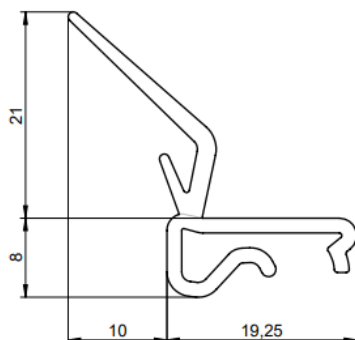

## 1088RC-2135 Side seal

### Description:

- IND/RES	: BOTH
- Full package quantity	: 10
- Unit	: piece (1)
- Weight / Unit	: 0,31kg
- Material	: PVC, TPE
- Colour	: Black
- Height	: 29mm
- Length	: 2135mm
- Width	: 30mm
- Product Family	: a 001
- Commercial description	: for 915VL
- Technical description	: Replaces 1088N side seal. Improved design for easier mounting on the 915VL profile.