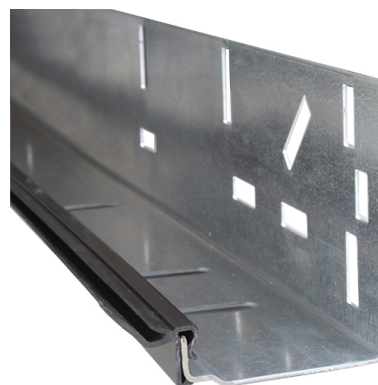

## 1088RC-2135 Side seal

### Description:

- IND/RES	: BOTH
- Full package quantity	: 10
- Unit	: piece (1)
- Weight / Unit	: 0,31kg
- Material	: PVC, TPE
- Colour	: Black
- Height	: 29mm
- Length	: 2135mm
- Width	: 30mm
- Product Family	: a 001
- Commercial description	: for 915VL
- Technical description	: Replaces 1088N side seal. Improved design for easier mounting on the 915VL profile.