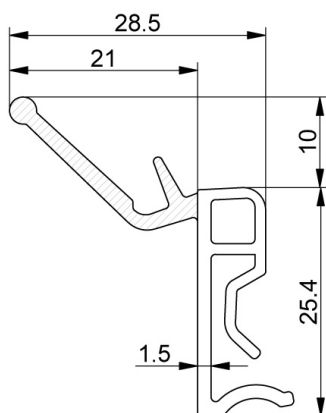

## 1088I Seal

Images:

Description:

- Subcategory	: 04. Side - 1088
- IND/RES	: IND
- Full package quantity	: 1
- Unit	: Roll (300m)
- Weight / Unit	: 63kg
- Material	: PP, TPE
- Colour	: Black
- Height	: 35,4mm
- Width	: 28,5mm
- Product Family	: a 083
- Marking	: 1088I FF
- Commercial description	: On rolls
- Technical description	: Side seal, available on roll for easy click-on. The additional small lip makes the seal close even tighter. Combine with vertical angle profile 9VL.