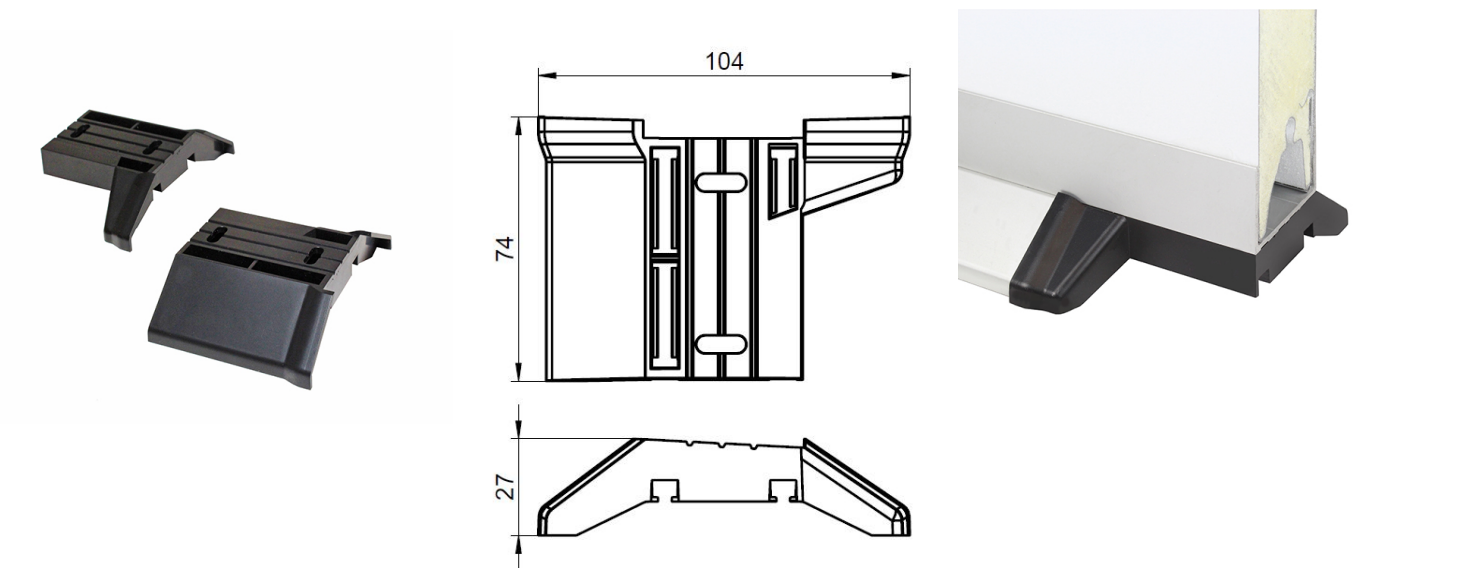

## 1041LCAPR-9005 Low threshold end piece

### Description:

- Subcategory	: 04. SafeStep/SideStep
- IND/RES	: BOTH
- Full package quantity	: 1
- Unit	: piece (1)
- Weight / Unit	: 0,24kg
- Material	: PC-ABS
- Colour	: White
- Height	: 27mm
- Length	: 74mm
- Width	: 104mm
- Product Family	: a 001§
- Technical description	: The 1041LCAP is connected to the 1041LTB threshold profile. The cap follows the shape and angle of the profile. The small overlap covers cutting edges and small deviations. This provides easy mounting to the 1041U profile. This can be done with pop rivets or screws.