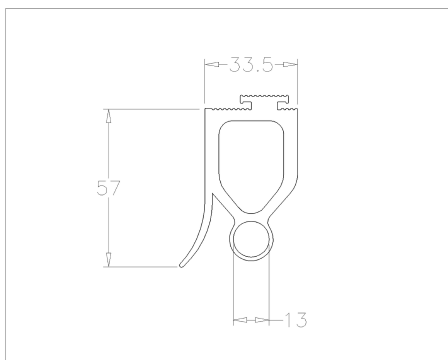

## 1039-55 Bottom astragal

Images:

Description:

- Subcategory	: 02. Bottom
- IND/RES	: IND
- Full package quantity	: 1
- Unit	: Roll (35m)
- Weight / Unit	: 31,5kg
- Material	: EPDM
- Colour	: Black
- Height	: 57mm
- Width	: 33,5mm
- Product Family	: a 021
- Max. performance	: max. temp. -20°C /100°C
- Technical description	: Raised rubber bottom profile, suitable for use with infrared safety edge system. Height of profile is applying to CE-ITTR-demands, depending on door speed and closing force. In combination with different FlexiForce alu-bottom profiles.