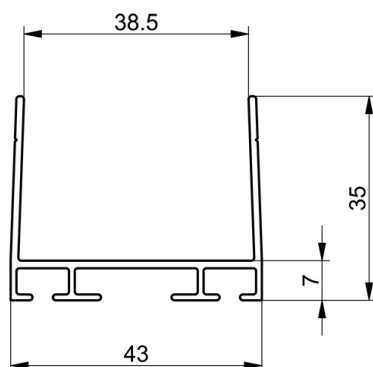

## 1038W-6100 Top/bottom profile

### Description:

- Subcategory	: 02. Top/Bottom
- IND/RES	: RES
- Full package quantity	: 50
- Unit	: piece (1)
- Weight / Unit	: 3kg
- Material	: Aluminium
- Colour	: White
- Height	: 35mm
- Length	: 6100mm
- Width	: 43mm
- Product Family	: a 005
- Panel thickness	: 40mm
- Technical description	: RAL9016. The profile is suitable for mounting rubber profile 1035, 1036, 1037, 1039-55 and 1039 etc.