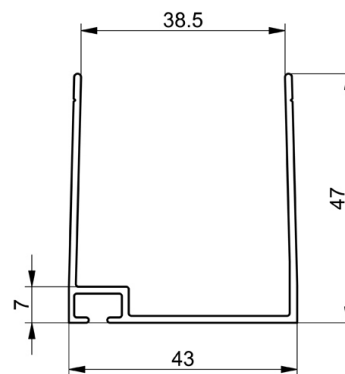

## 1038W-6100 Top/bottom profile

### Description:

- Subcategory	: 02. Top/Bottom
- IND/RES	: RES
- Full package quantity	: 50
- Unit	: piece (1)
- Weight / Unit	: 3kg
- Material	: Aluminium
- Colour	: White
- Height	: 35mm
- Length	: 6100mm
- Width	: 43mm
- Product Family	: a 005
- Panel thickness	: 40mm
- Technical description	: RAL9016. The profile is suitable for mounting rubber profile 1035, 1036, 1037, 1039-55 and 1039 etc.