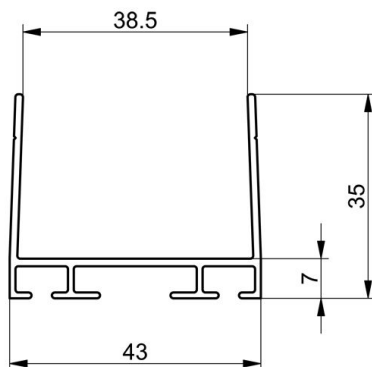

1038BA-6100 Top/bottom profile

Images:

Description:

- Subcategory	: 02. Top/Bottom
- IND/RES	: BOTH
- Full package quantity	: 50
- Unit	: piece (1)
- Weight / Unit	: 2,86kg
- Material	: Aluminium
- Colour	: Black
- Height	: 35mm
- Length	: 6100mm
- Width	: 43mm
- Product Family	: a 001
- Panel thickness	: 40mm
- Technical description	: The profile is suitable for mounting rubber profile 1035, 1036, 1037, 1039-55 and 1039 etc.