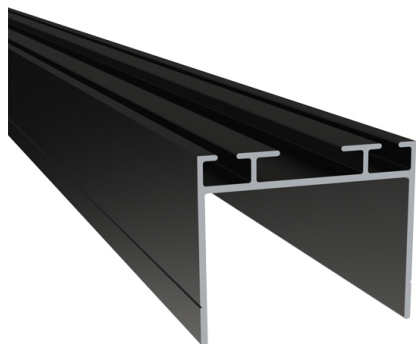

1038BA-6100 Top/bottom profile

Images:

Description:

- Subcategory	: 02. Top/Bottom
- IND/RES	: BOTH
- Full package quantity	: 50
- Unit	: piece (1)
- Weight / Unit	: 2,86kg
- Material	: Aluminium
- Colour	: Black
- Height	: 35mm
- Length	: 6100mm
- Width	: 43mm
- Product Family	: a 001
- Panel thickness	: 40mm
- Technical description	: The profile is suitable for mounting rubber profile 1035, 1036, 1037, 1039-55 and 1039 etc.