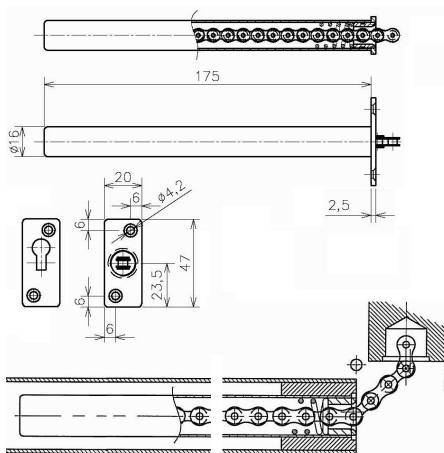

1034S Door pusher

Images:

Description:

- | | |
|--------------------------|--|
| - Subcategory | : 01. Door closers |
| - IND/RES | : BOTH |
| - Full package quantity | : 10 |
| - Unit | : piece (1) |
| - Weight / Unit | : 0,15kg |
| - Material | : Aluminium |
| - Height | : 47mm |
| - Length | : 175mm |
| - Width | : 20mm |
| - Product Family | : a 009 |
| - Max. performance | : pass door <25kg |
| - Commercial description | : door <25kg |
| - Technical description | : New door closer suitable for installation in pass doors up to 25kg. It can be installed between door pillar and pass door edge. So, invisible yet functional! Apply two for heavier doors. |