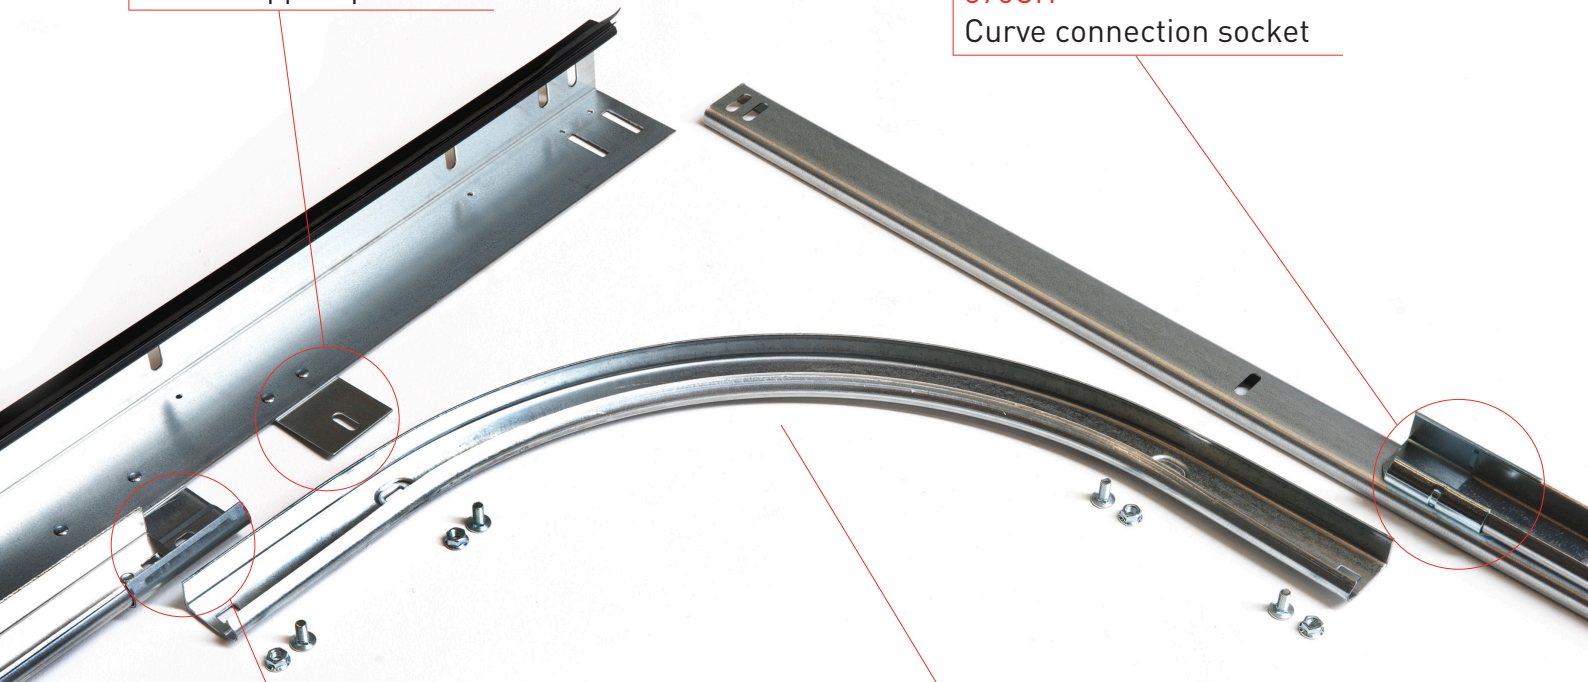

## CURVE DETAIL

---

870F90 / 870F150  
Curve support plate

870CH  
Curve connection socket

870V / 870VRL  
Curve connection plate

2G380A0-45  
Curve