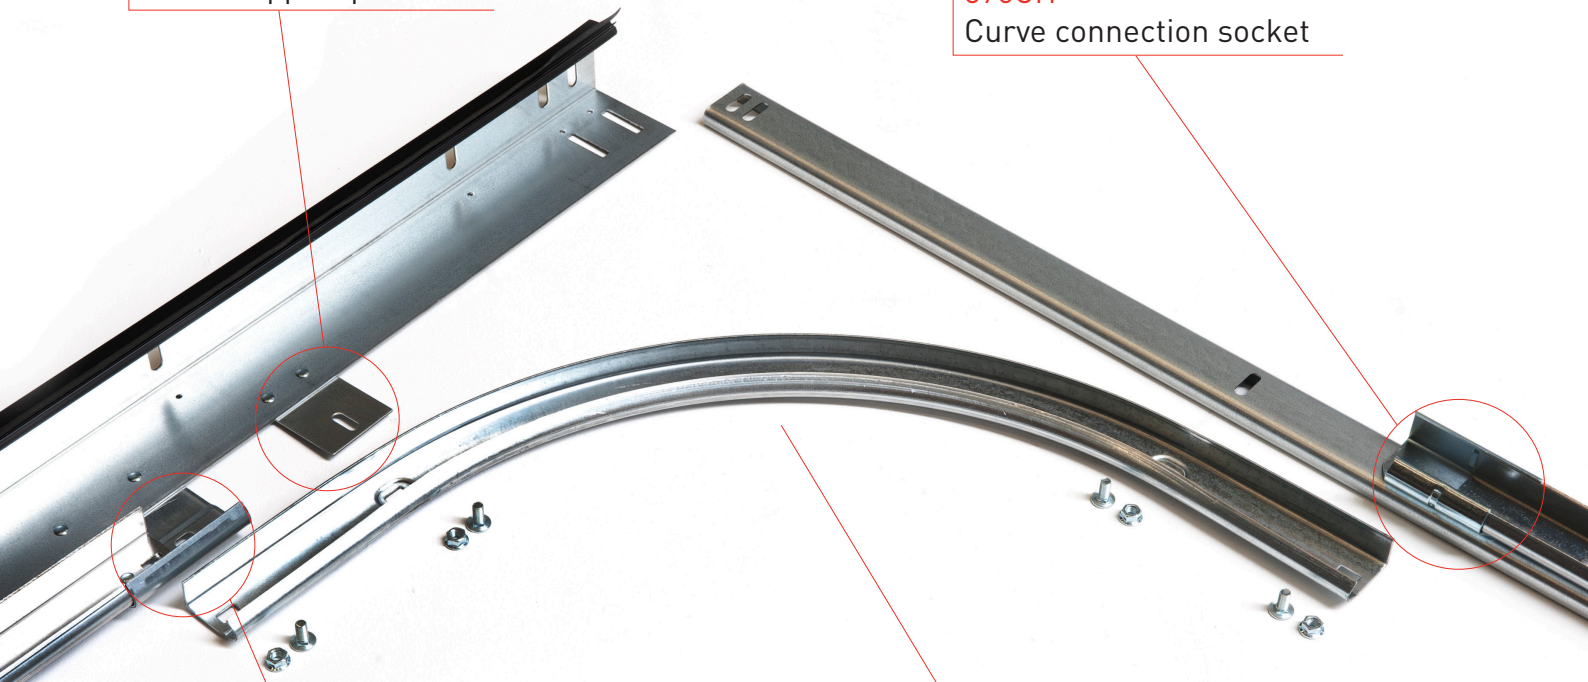

ISC 2" TRACK

CURVE DETAIL

870F90 / 870F150
Curve support plate

870CH
Curve connection socket

870V / 870VRL
Curve connection plate

2G380A0-45
Curve