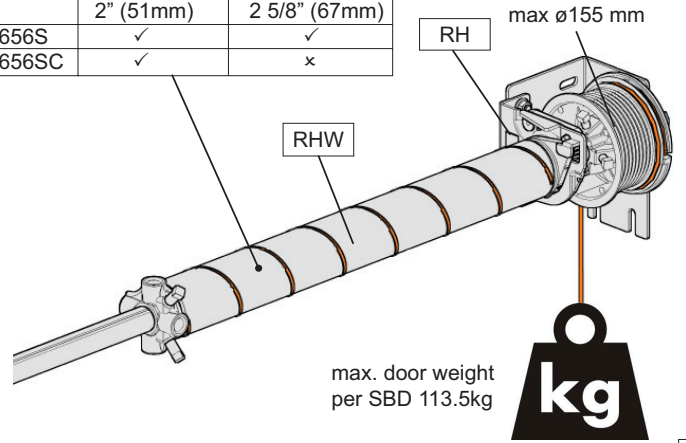

# 656S/656SC

Spring break device  
Residential doors

for 1" key way shaft

705GB/702GBL

79 231 992

1

Applicability spring diameters		
	2" (51mm)	2 5/8" (67mm)
656S	✓	✓
656SC	✓	x

79 231 992