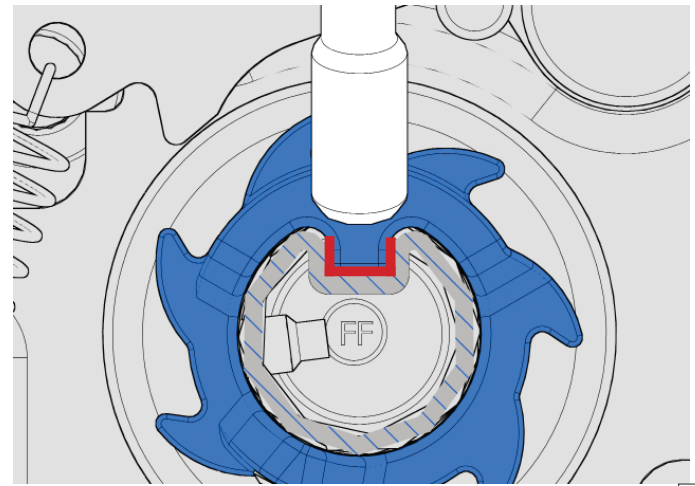

656S/656SC

Spring break device
Residential doors

for 1" key way shaft

705GB/702GBL

79 231 992

1

Applicability spring diameters		
	2" (51mm)	2 5/8" (67mm)
656S	✓	✓
656SC	✓	x

79 231 992

2

79 231 992

3

79 231 992

4

79 231 992

5

79 231 992

6

79 231 992

7

79 231 992

8