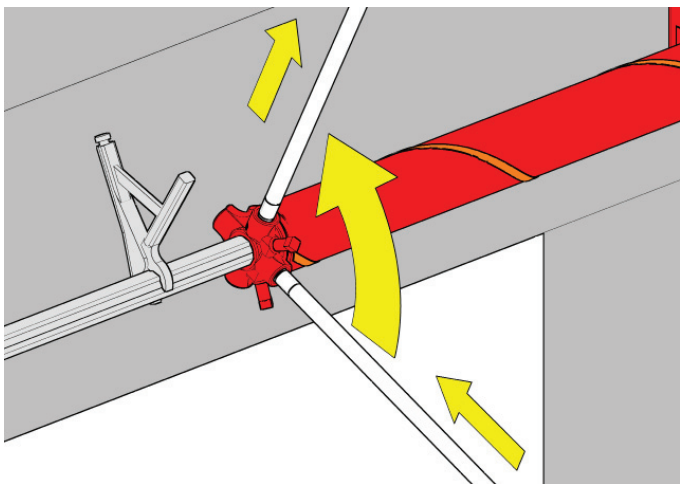

79 231 992

13