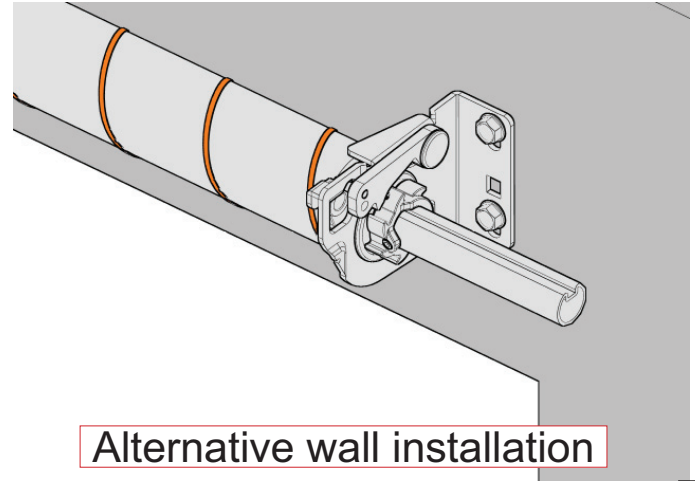

656S/656SC

Spring break device
Residential doors

for 1" key way shaft

705GB/702GBL

79 231 992

1

Applicability spring diameters		
	2" (51mm)	2 5/8" (67mm)
656S	✓	✓
656SC	✓	x

79 231 992

2

79 231 992

3

79 231 992

4

79 231 992

5

79 231 992

6

79 231 992

7

79 231 992

8