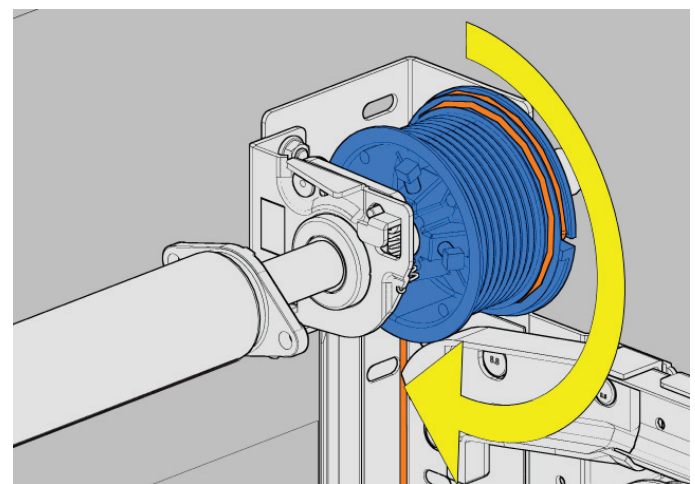

656S/656SC

Spring break device
Residential doors

for 1" key way shaft

705GB/702GBL

79 231 992

1

Applicability spring diameters		
	2" (51mm)	2 5/8" (67mm)
656S	✓	✓
656SC	✓	x

79 231 992

2

79 231 992

3

79 231 992

4

79 231 992

5

79 231 992

6

79 231 992

7

79 231 992

8