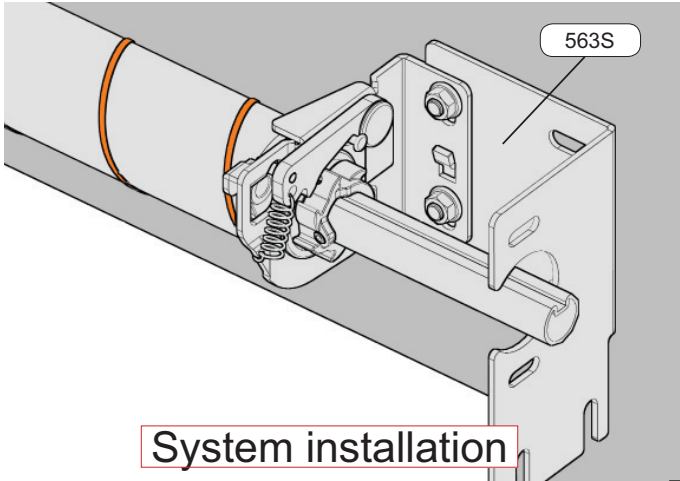

656S/656SC

Spring break device
Residential doors

for 1" key way shaft

705GB/702GBL

79 231 992

1

Applicability spring diameters		
	2" (51mm)	2 5/8" (67mm)
656S	✓	✓
656SC	✓	x

79 231 992

2

79 231 992

3

79 231 992

4

79 231 992

5

79 231 992

6

79 231 992

7

79 231 992

8