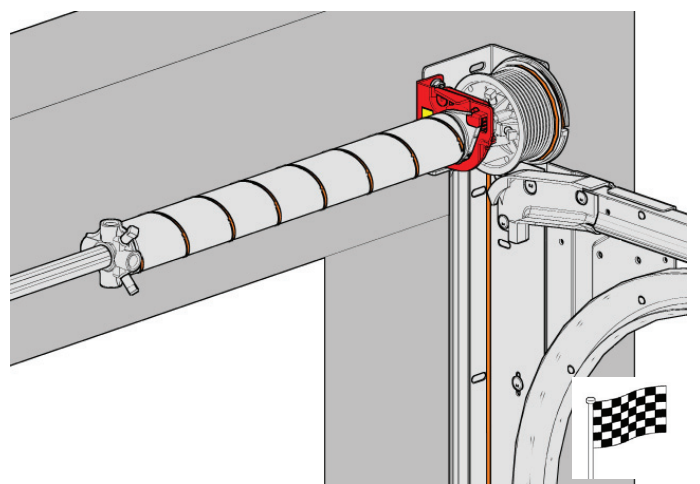

79 231 992

16