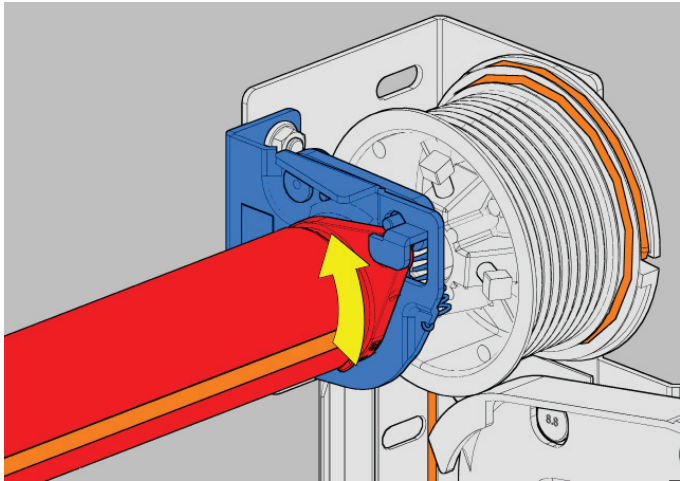

79 231 992

11