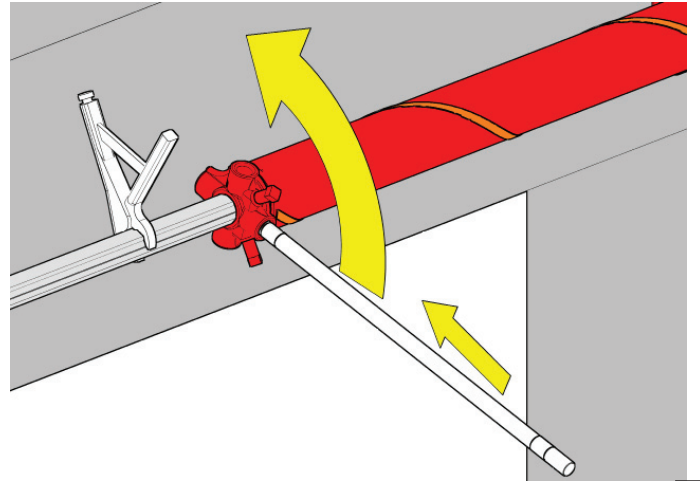

79 231 992

12