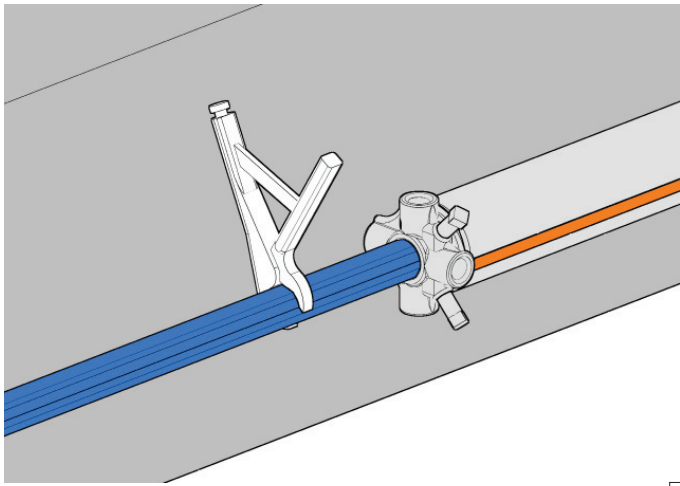

79 231 992

9

79 231 992

10

79 231 992

11

79 231 992

12

79 231 992

13

79 231 992

14

79 231 992

15

79 231 992

16