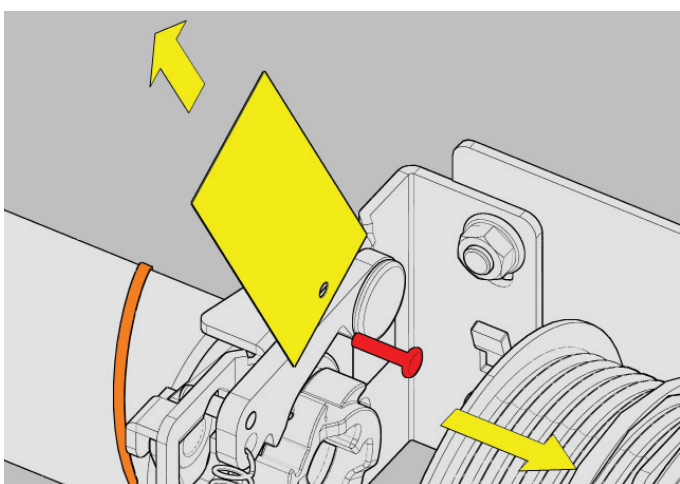

79 231 992

15