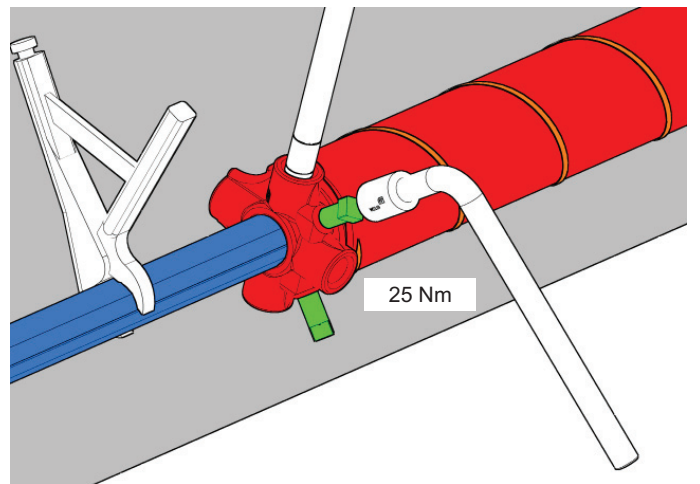

79 231 992

14