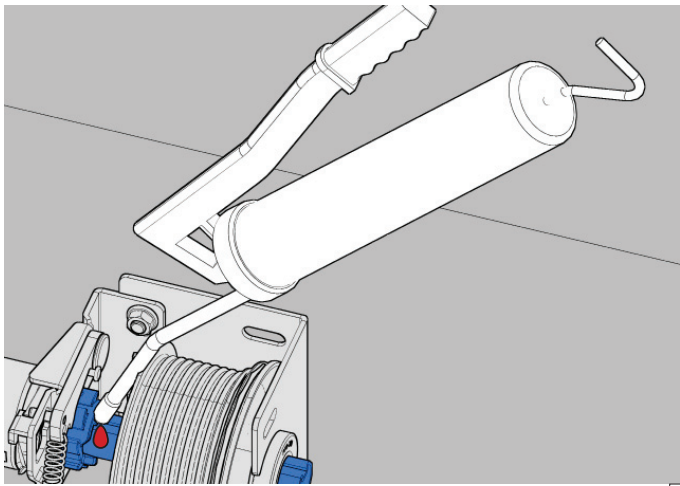

656S/656SC

Spring break device
Residential doors

for 1" key way shaft

705GB/702GBL

79 231 992

1

Applicability spring diameters		
	2" (51mm)	2 5/8" (67mm)
656S	✓	✓
656SC	✓	x

79 231 992

2

79 231 992

3

79 231 992

4

79 231 992

5

79 231 992

6

79 231 992

7

79 231 992

8