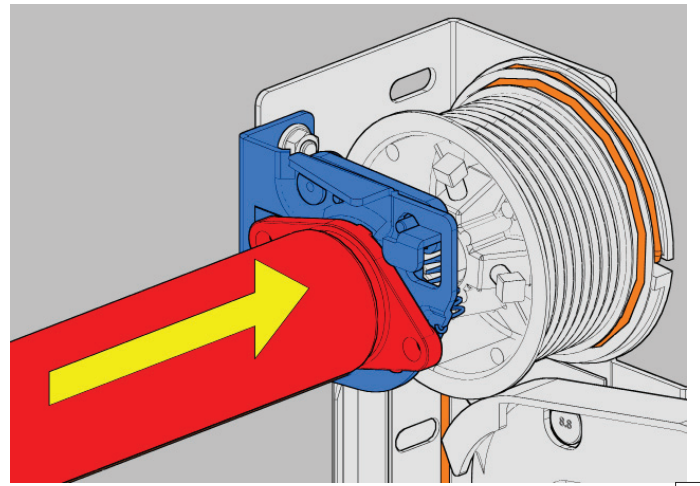

79 231 992

10