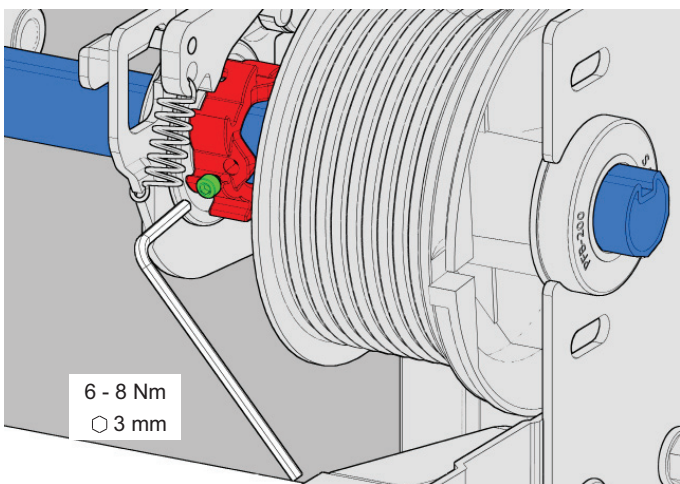

656S/656SC

Spring break device
Residential doors

for 1" key way shaft

705GB/702GBL

79 231 992

1

Applicability spring diameters		
	2" (51mm)	2 5/8" (67mm)
656S	✓	✓
656SC	✓	x

79 231 992

2

79 231 992

3

79 231 992

4

79 231 992

5

79 231 992

6

79 231 992

7

79 231 992

8