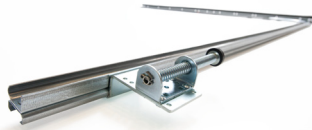

ISC 2" TRACK

DEDICATED AND NEW PARTS

870CH
Curve connection socket

215C +2V
Horizontal track

2101N + 718EPS / 719EPS
Spring bumper

2G380AO-45
Curve

870F90 / 870F150
Curve support plate

870V / 870VRL
Curve connection plate

1088I

1088IT

Side seals

9VL + 2V
Vertical track