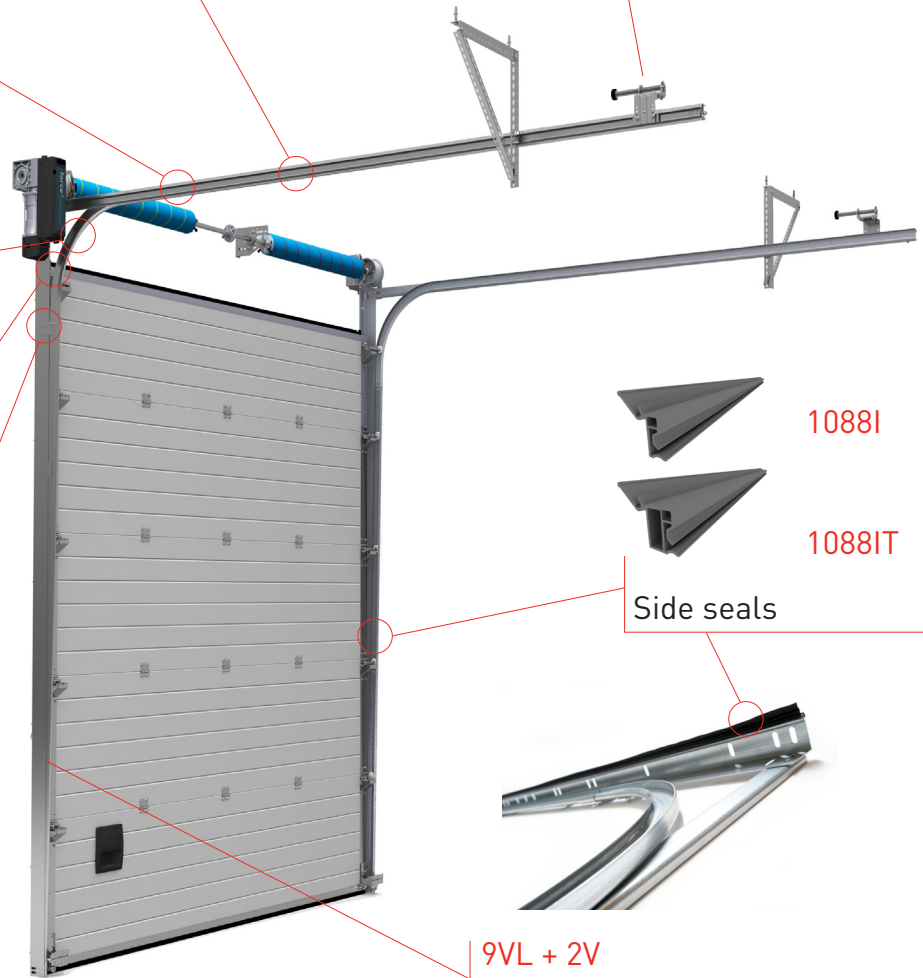

ISC 2" TRACK

DEDICATED AND NEW PARTS

870CH
Curve connection socket

215C +2V
Horizontal track

2101N + 718EPS / 719EPS
Spring bumper

2G380AO-45
Curve

870F90 / 870F150
Curve support plate

870V / 870VRL
Curve connection plate

1088I

1088IT

Side seals

9VL + 2V
Vertical track