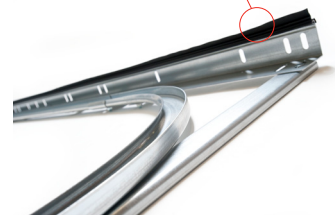

ISC 2" TRACK

DEDICATED AND NEW PARTS

870CH
Curve connection socket

215C +2V
Horizontal track

2101N + 718EPS / 719EPS
Spring bumper

2G380AO-45
Curve

870F90 / 870F150
Curve support plate

870V / 870VRL
Curve connection plate

1088I

1088IT

Side seals

9VL + 2V
Vertical track