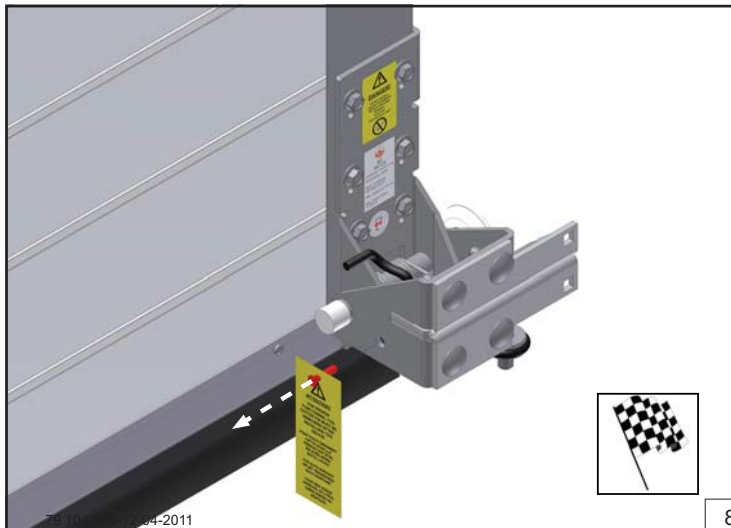

79 101 990-12-04-2011

8