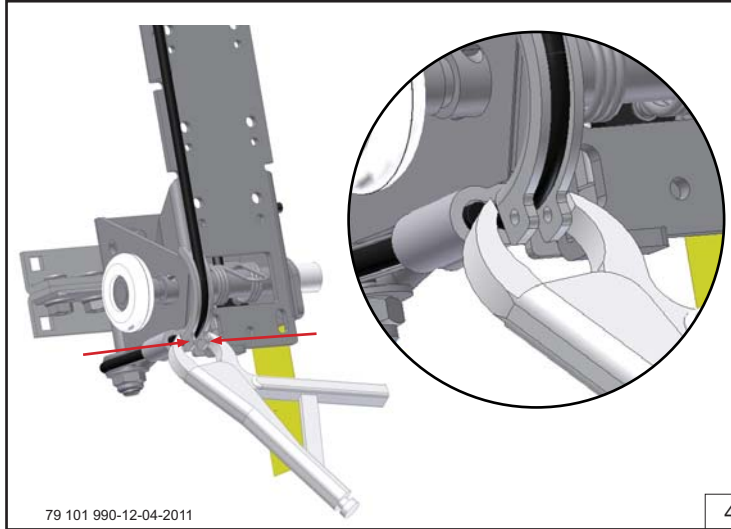

79 101 990-12-04-2011

4