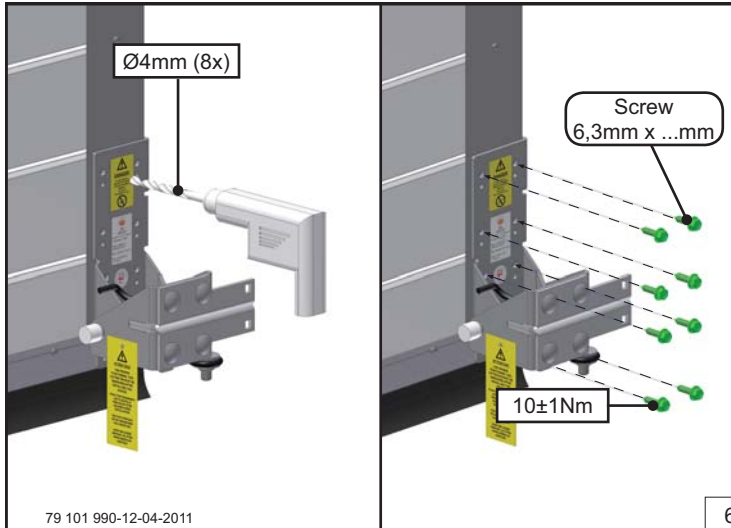

79 101 990-12-04-2011

6