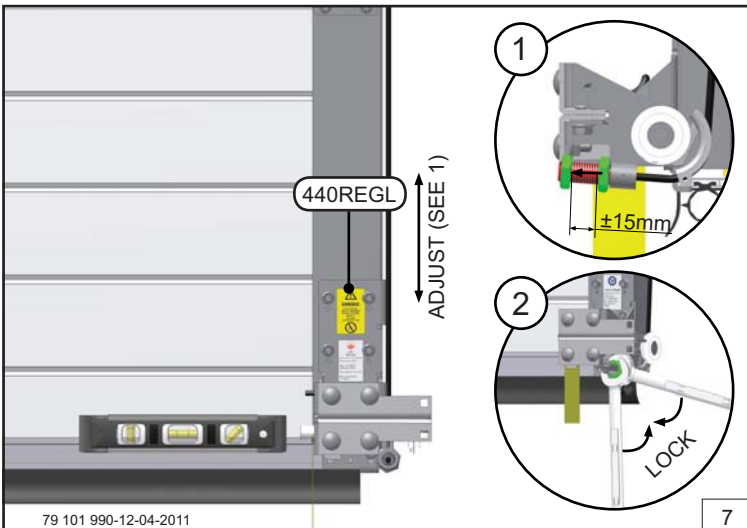

79 101 990-12-04-2011

7