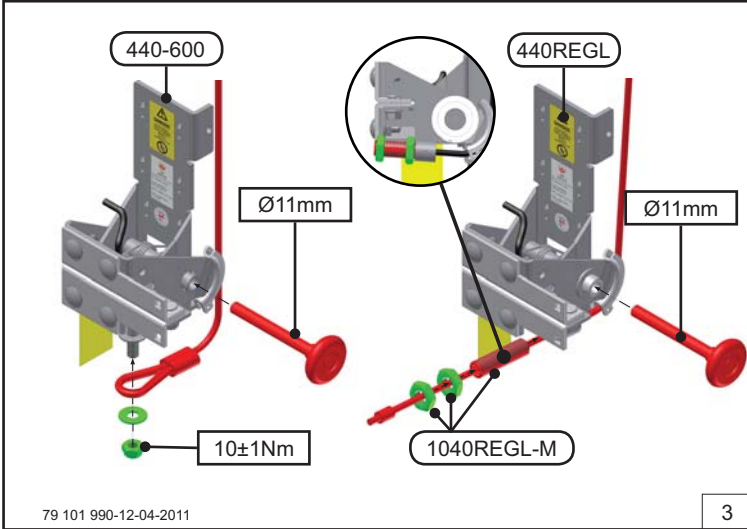

FF manual
440-600
440REGL

Industrial
 Cable Break Device

INSTALLATION MANUAL

79 101 990-12-04-2011

1

79 101 990-12-04-2011

2

79 101 990-12-04-2011