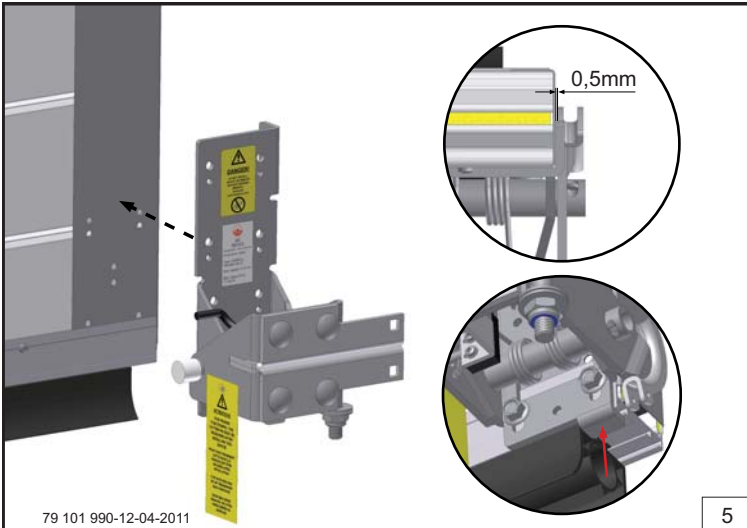

79 101 990-12-04-2011

5