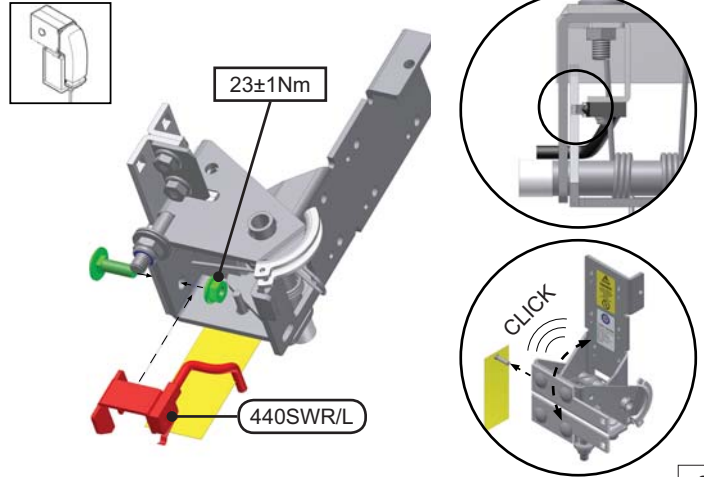

FF manual
440-600
440REGL

Industrial
 Cable Break Device

INSTALLATION MANUAL

79 101 990-12-04-2011

1

79 101 990-12-04-2011

2

79 101 990-12-04-2011