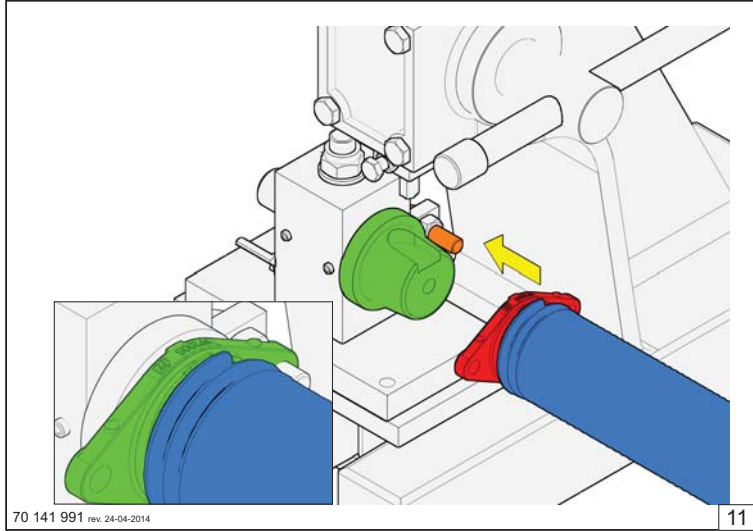

9

FF Installation manual

Spring Pressing

10

11

12

13

14

15

16