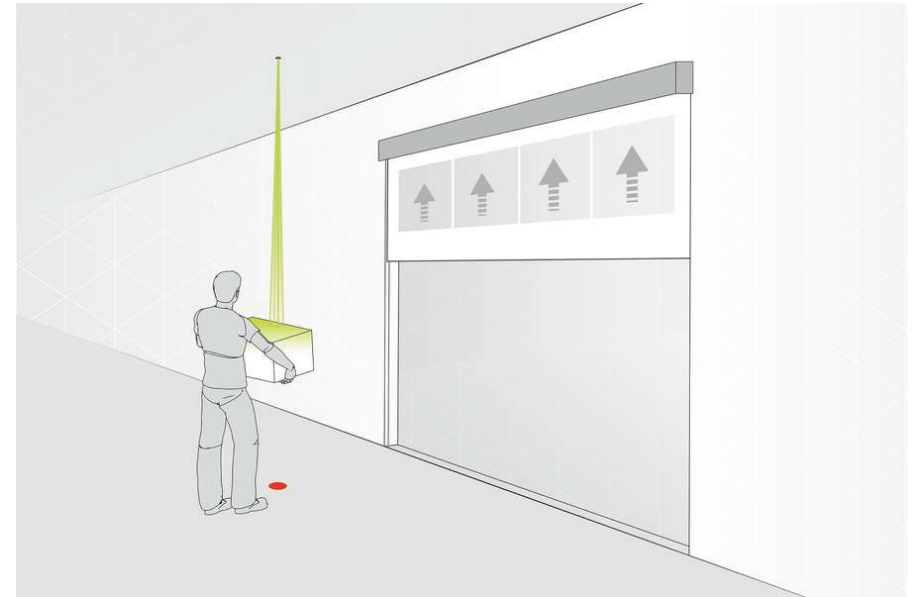

TOF-SPOT

PULL STRING ALTERNATIVE

Opening and closing industrial doors,
completely hands-free!

Small detection area: prevents false openings and
greatly improves energy efficiency

FEATURES

- Time-of-Flight (TOF) sensor
- Exact distance setting, independent from background
- Excellent detection capability
- Small and sleek design
- Operating range from 0.2m up to 6m
- Easy mounting
- Insensitive to ambient light up to 100.000 Lux